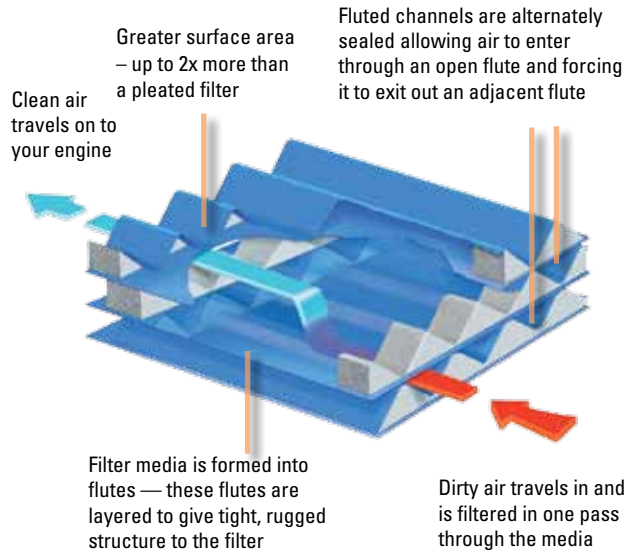

Order Information

Item	Donaldson Part No.	Ford Part No.	Motorcraft Part No.
Air Induction Retrofit Kit	X007953	2U2Z-9K635-AA	FA-1759
Air Filter	P606122	2U2Z-9601-BA	FA-1757

Other 7.3L Filters from Donaldson

Item	Donaldson Part No.	Ford Part No.	Motorcraft Part No.
Fuel Spin-on	P553375	E8TZ-9N184-A	FD-3375, FD-829
Fuel Cartridge	P550437	F81Z-9N184-AA	FD-4596
Lube Spin-on	P550371 P550784	F4TZ-6731-A E3TZ-6731-A	FL-1995 FL-784, FL-784FP

Ford and Power Stroke are registered trademarks of Ford Motor Company.