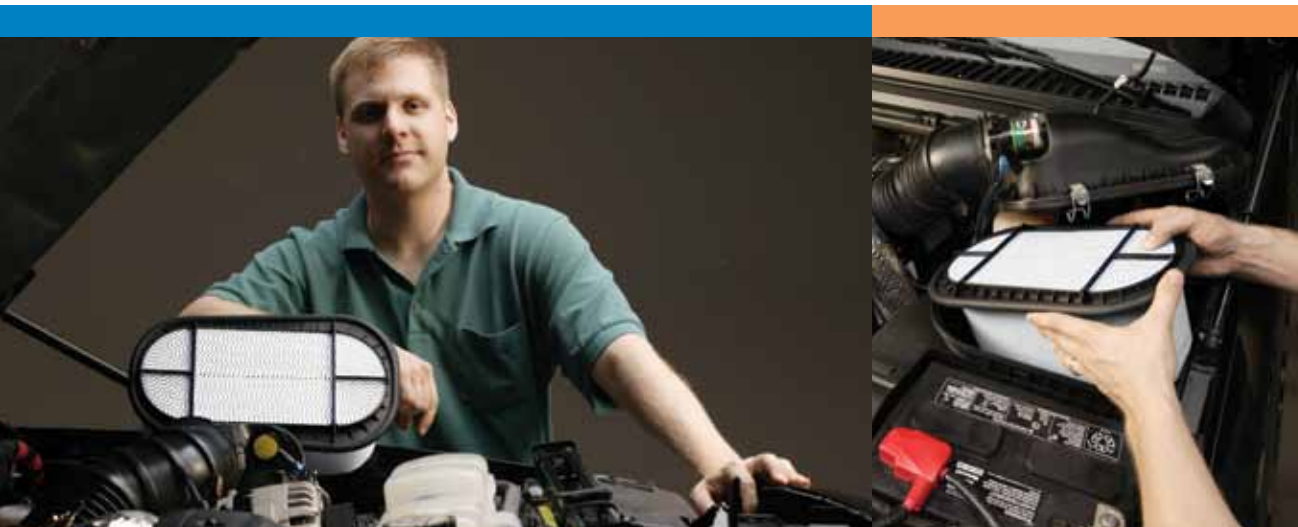

Severe Duty Air Induction System Retrofit Kit 1999*-2003 Ford F250-550 or Excursion with 7.3L Power Stroke® Diesel Engine

This retrofit air induction system kit is ideal for truck owners who operate their vehicle in dirty and dusty conditions and want longer filter service life and improved engine protection.

- **Three times or more efficient compared to average conventional pleated or reusable wire mesh filters**
- **Straight-through airflow delivers powerful performance**
- **Improved engine protection: no media movement, expansion, contraction or bunching**
- **Improved contaminant encapsulation: during service, the dust and dirt stay contained in the filter**
- **Installs in 30-45 minutes**

* Built after January 1, 1999

Donaldson®

Donaldson PowerCore Filtration Technology... the innovation that's delivering improved filtration performance!

Donaldson has been manufacturing air cleaners with PowerCore Filtration Technology since 1999. Over one million units have been installed on various types of heavy-duty diesel powered equipment.